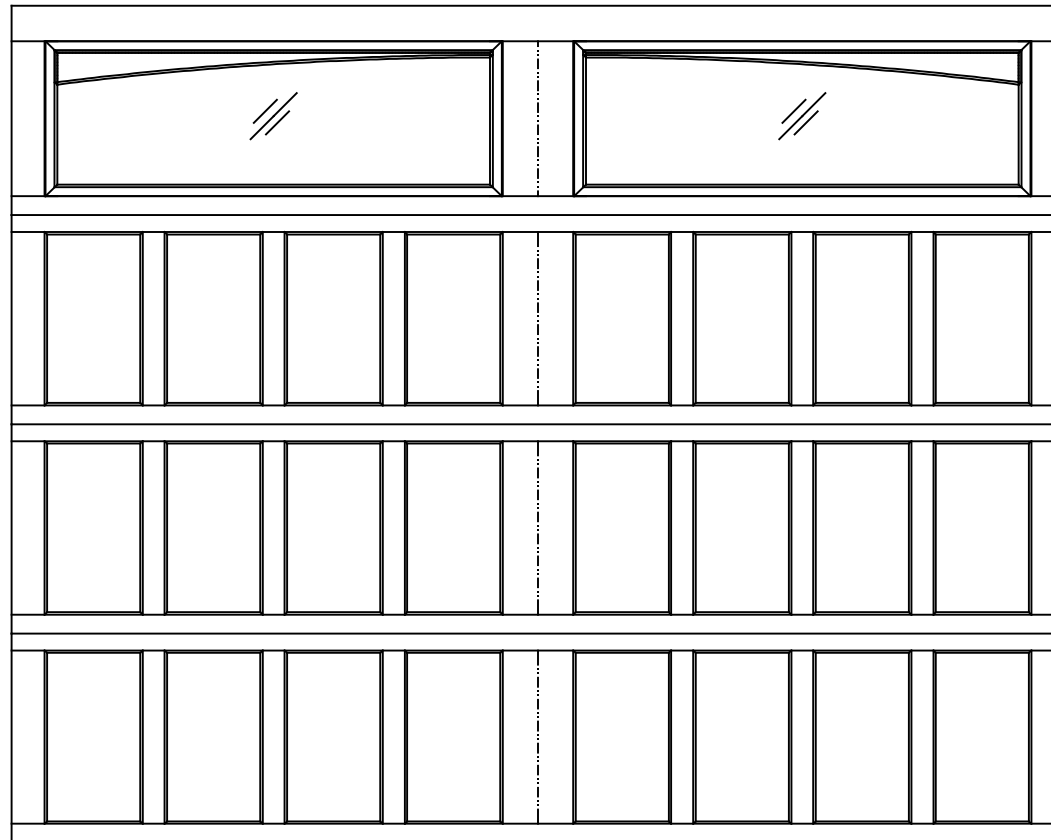

WAYNE-DALTON, A DIVISION OF THE  
OVERHEAD DOOR CORP.

# EXTERIOR VIEW

WAYNE-DALTON CONFIDENTIAL PROPRIETARY  
NOT TO BE DUPLICATED OR REPRINTED WITHOUT  
WRITTEN PERMISSION FROM OVERHEAD DOOR CORP.

[WWW.WAYNE-DALTON.COM](http://WWW.WAYNE-DALTON.COM)

10'0" X 8'0" 9700 OAK PARK DESIGN

4 SECTION/2 PANEL

PLAIN ARCHED TOP SECTION SHOWN

(4) 23.8" SECTIONS