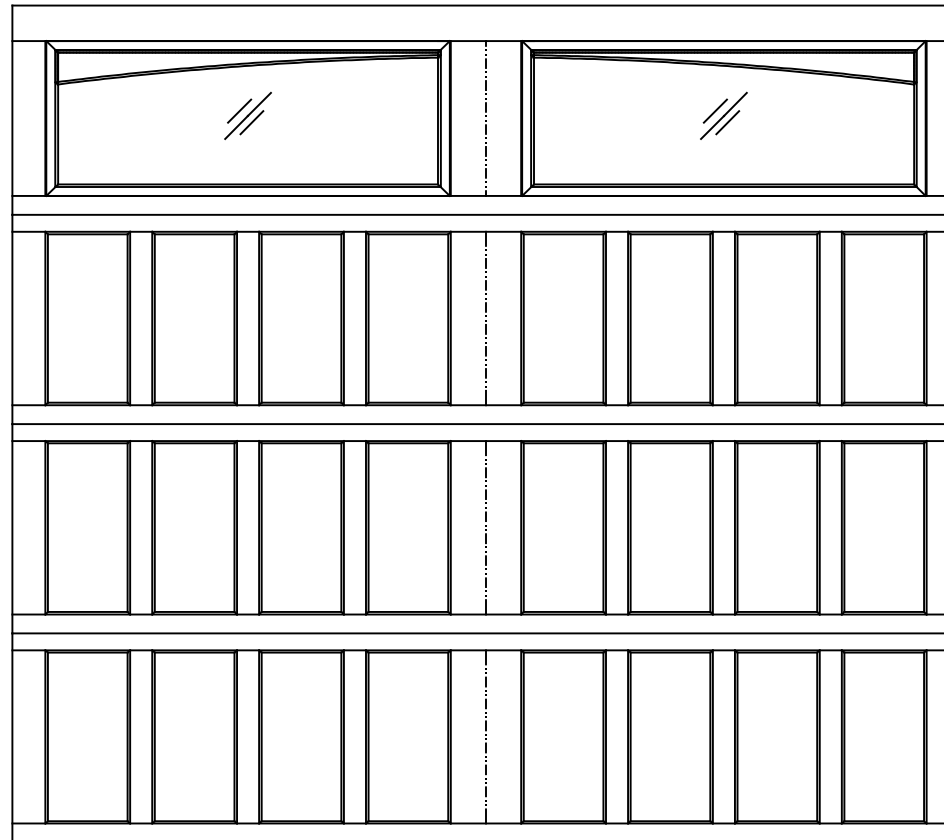

WAYNE-DALTON, A DIVISION OF THE
OVERHEAD DOOR CORP.

EXTERIOR VIEW

WAYNE-DALTON CONFIDENTIAL PROPRIETARY
NOT TO BE DUPLICATED OR REPRINTED WITHOUT
WRITTEN PERMISSION FROM OVERHEAD DOOR CORP.

WWW.WAYNE-DALTON.COM

9'0" X 8'0" 9700 OAK PARK DESIGN
4 SECTION/2 PANEL
PLAIN ARCHED TOP SECTION SHOWN
(4) 23.8" SECTIONS