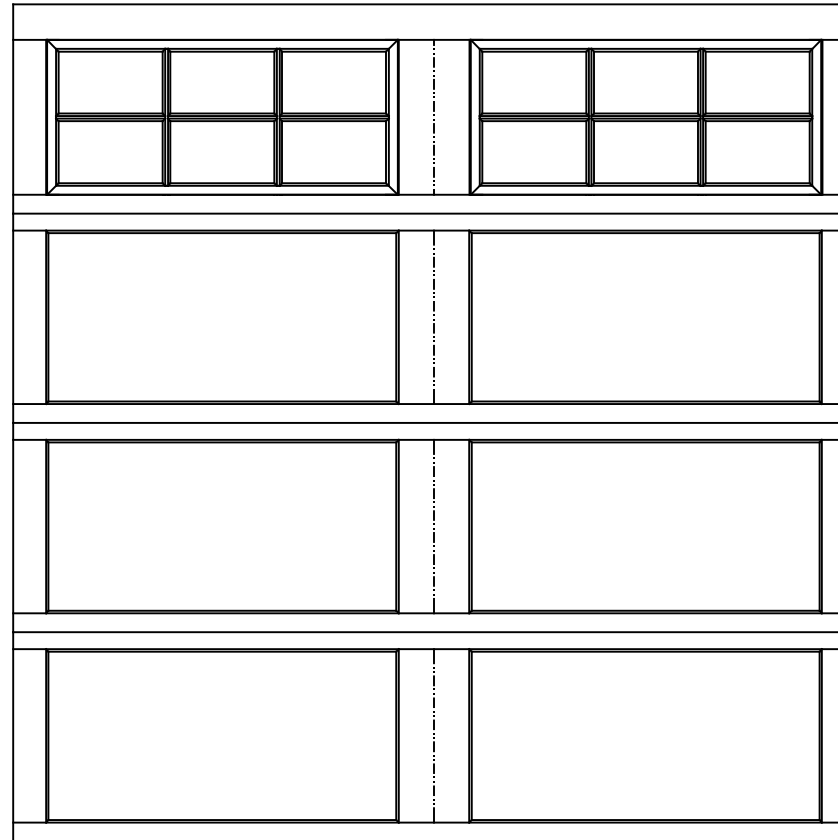

WAYNE-DALTON, A DIVISION OF THE
OVERHEAD DOOR CORP.

EXTERIOR VIEW

WAYNE-DALTON CONFIDENTIAL PROPRIETARY
NOT TO BE DUPLICATED OR REPRINTED WITHOUT
WRITTEN PERMISSION FROM OVERHEAD DOOR CORP.

WWW.WAYNE-DALTON.COM

8'0" X 8'0" 9700 WESTFIELD DESIGN
4 SECTION/2 PANEL
12 LITE TOP SECTION SHOWN
(4) 23.8" SECTIONS