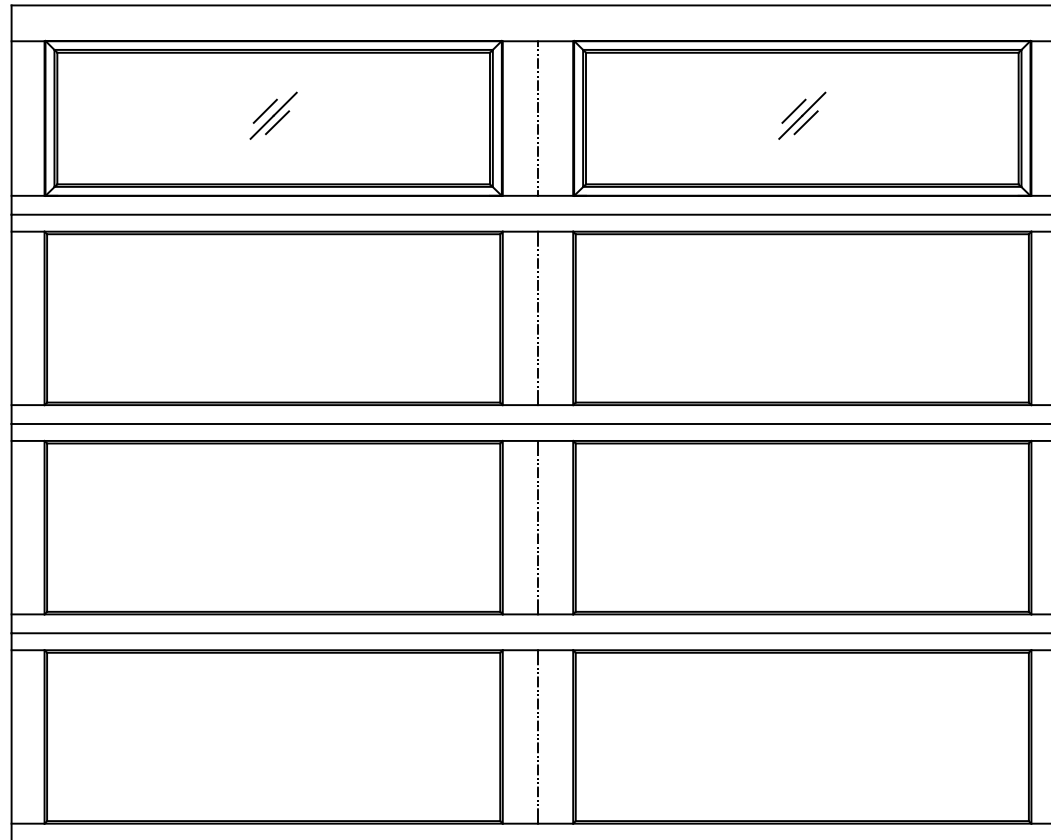

WAYNE-DALTON, A DIVISION OF THE  
OVERHEAD DOOR CORP.

# EXTERIOR VIEW

WAYNE-DALTON CONFIDENTIAL PROPRIETARY  
NOT TO BE DUPLICATED OR REPRINTED WITHOUT  
WRITTEN PERMISSION FROM OVERHEAD DOOR CORP.

[WWW.WAYNE-DALTON.COM](http://WWW.WAYNE-DALTON.COM)

10'0" X 8'0" 9700 WESTFIELD DESIGN

4 SECTION/2 PANEL  
PLAIN TOP SECTION SHOWN  
(4) 23.8" SECTIONS