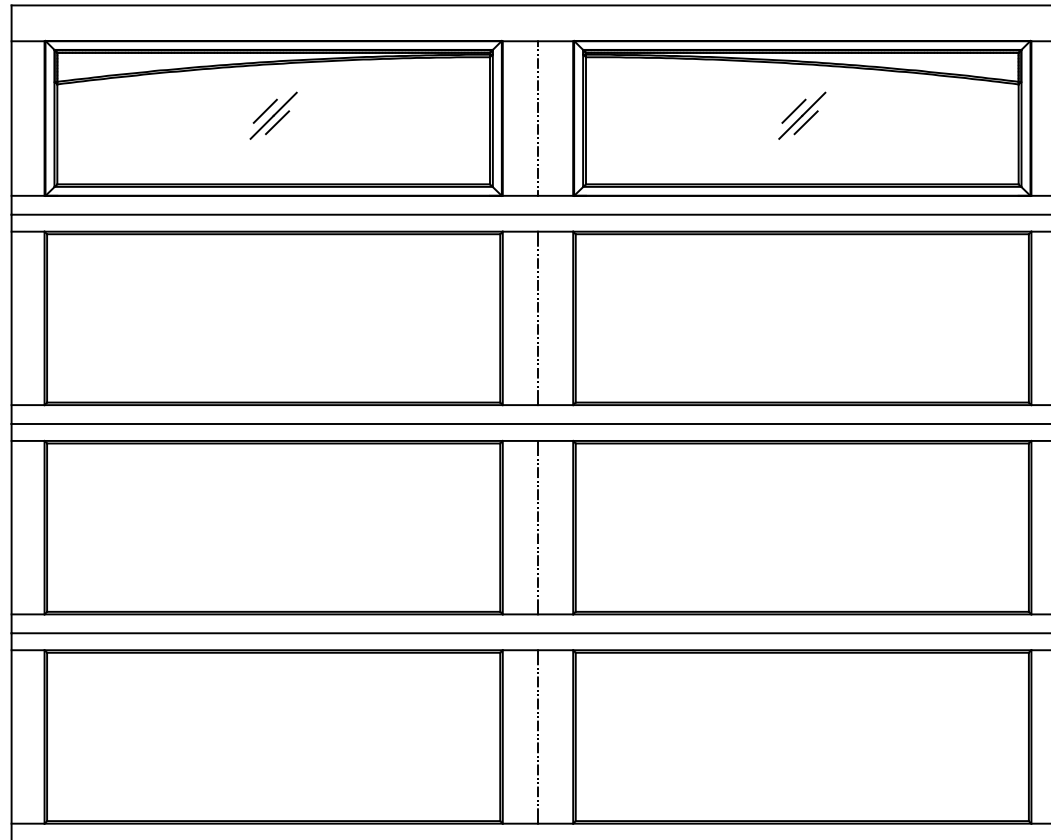

10'0" X 8'0" 9700 WESTFIELD DESIGN

4 SECTION/2 PANEL

PLAIN ARCHED TOP SECTION SHOWN

(4) 23.8" SECTIONS