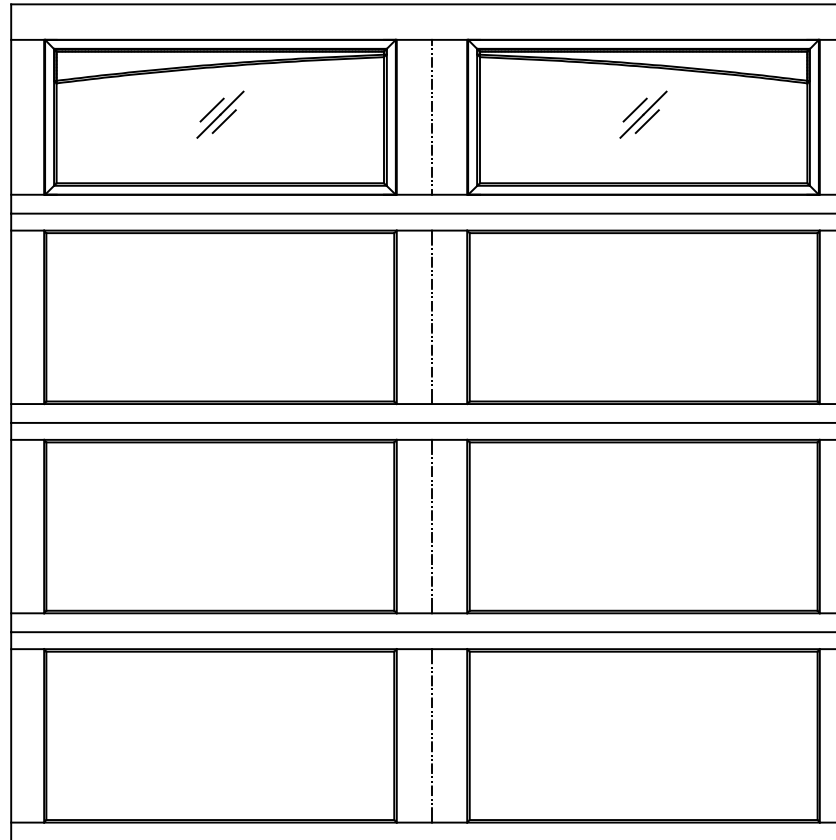

WAYNE-DALTON, A DIVISION OF THE  
OVERHEAD DOOR CORP.

# EXTERIOR VIEW

WAYNE-DALTON CONFIDENTIAL PROPRIETARY  
NOT TO BE DUPLICATED OR REPRINTED WITHOUT  
WRITTEN PERMISSION FROM OVERHEAD DOOR CORP.

[WWW.WAYNE-DALTON.COM](http://WWW.WAYNE-DALTON.COM)

8'0" X 8'0" 9700 WESTFIELD DESIGN  
4 SECTION/2 PANEL  
PLAIN ARCHED TOP SECTION SHOWN  
(4) 23.8" SECTIONS