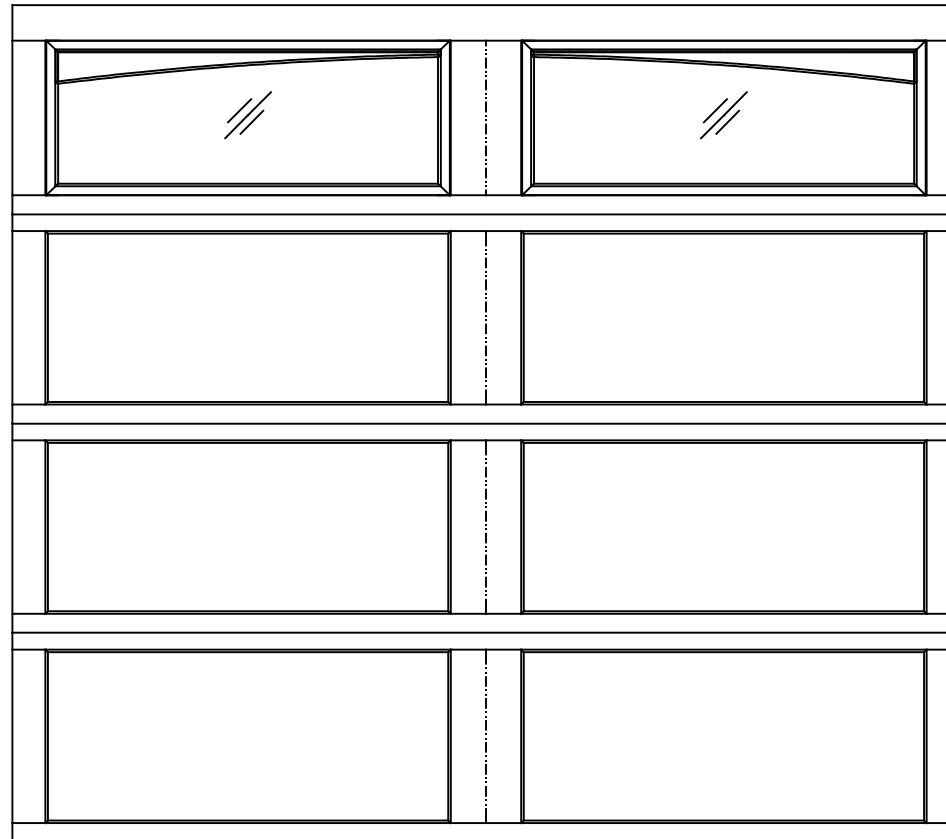

WAYNE-DALTON, A DIVISION OF THE
OVERHEAD DOOR CORP.

EXTERIOR VIEW

WAYNE-DALTON CONFIDENTIAL PROPRIETARY
NOT TO BE DUPLICATED OR REPRINTED WITHOUT
WRITTEN PERMISSION FROM OVERHEAD DOOR CORP.

WWW.WAYNE-DALTON.COM

9'0" X 8'0" 9700 WESTFIELD DESIGN
4 SECTION/2 PANEL
PLAIN ARCHED TOP SECTION SHOWN
(4) 23.8" SECTIONS