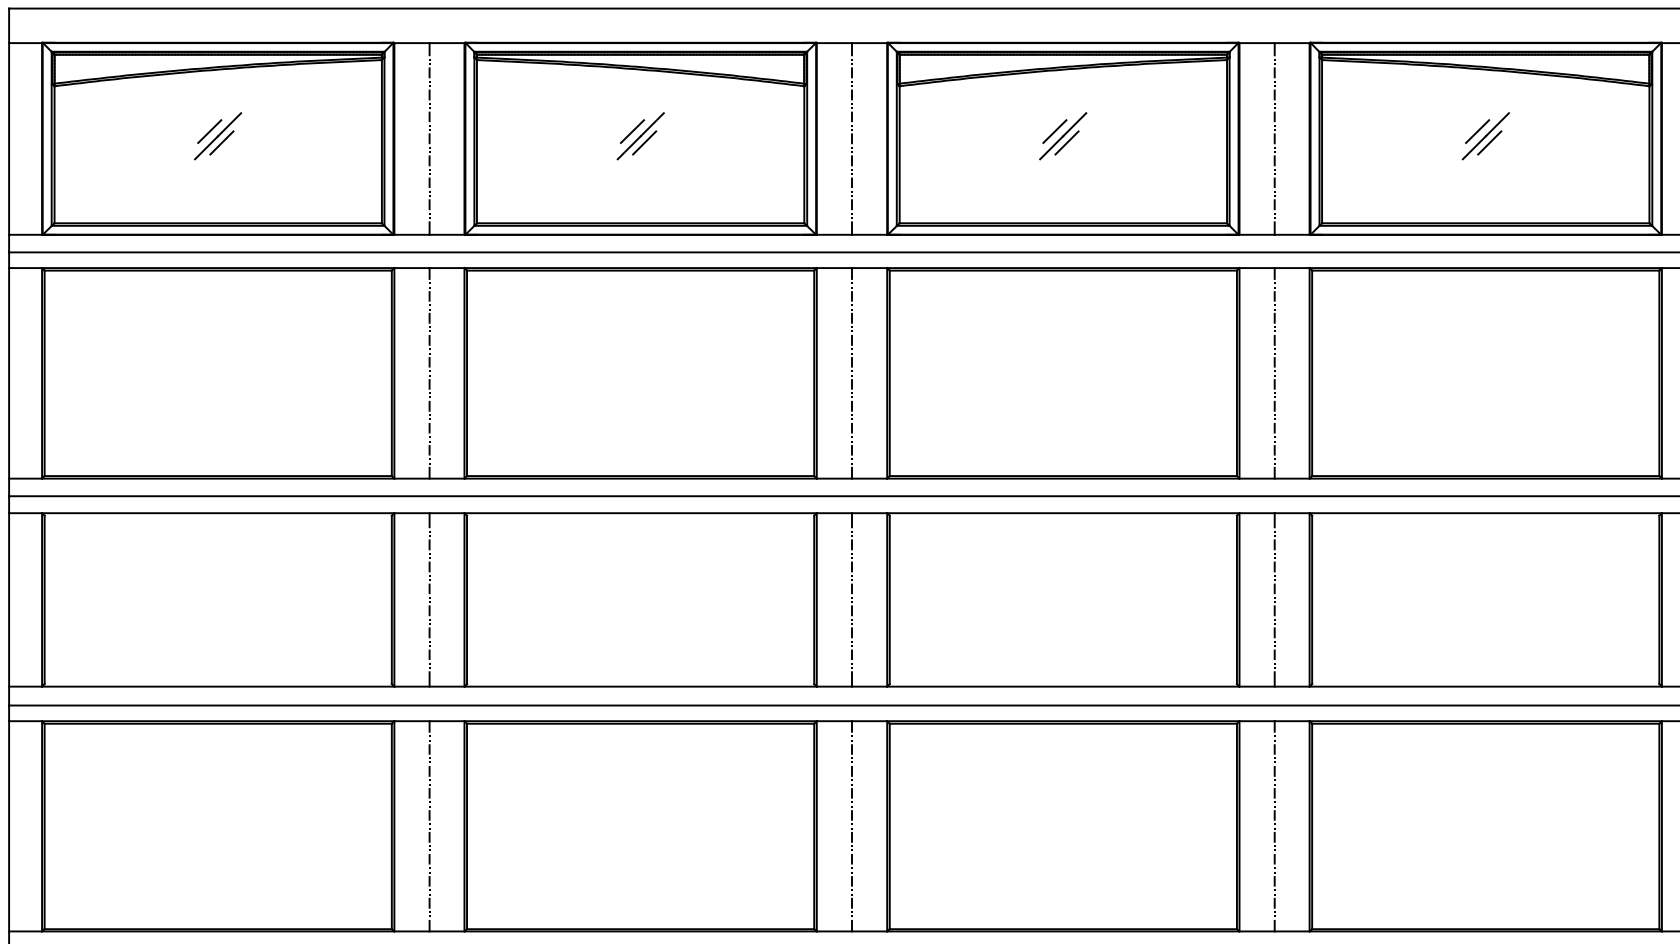

16'0" X 9'0" 9700 WESTFIELD DESIGN

4 SECTION/4 PANEL

DOUBLE PLAIN ARCHED TOP SECTION SHOWN

(1) 23.8" & (3) 27.73" SECTIONS