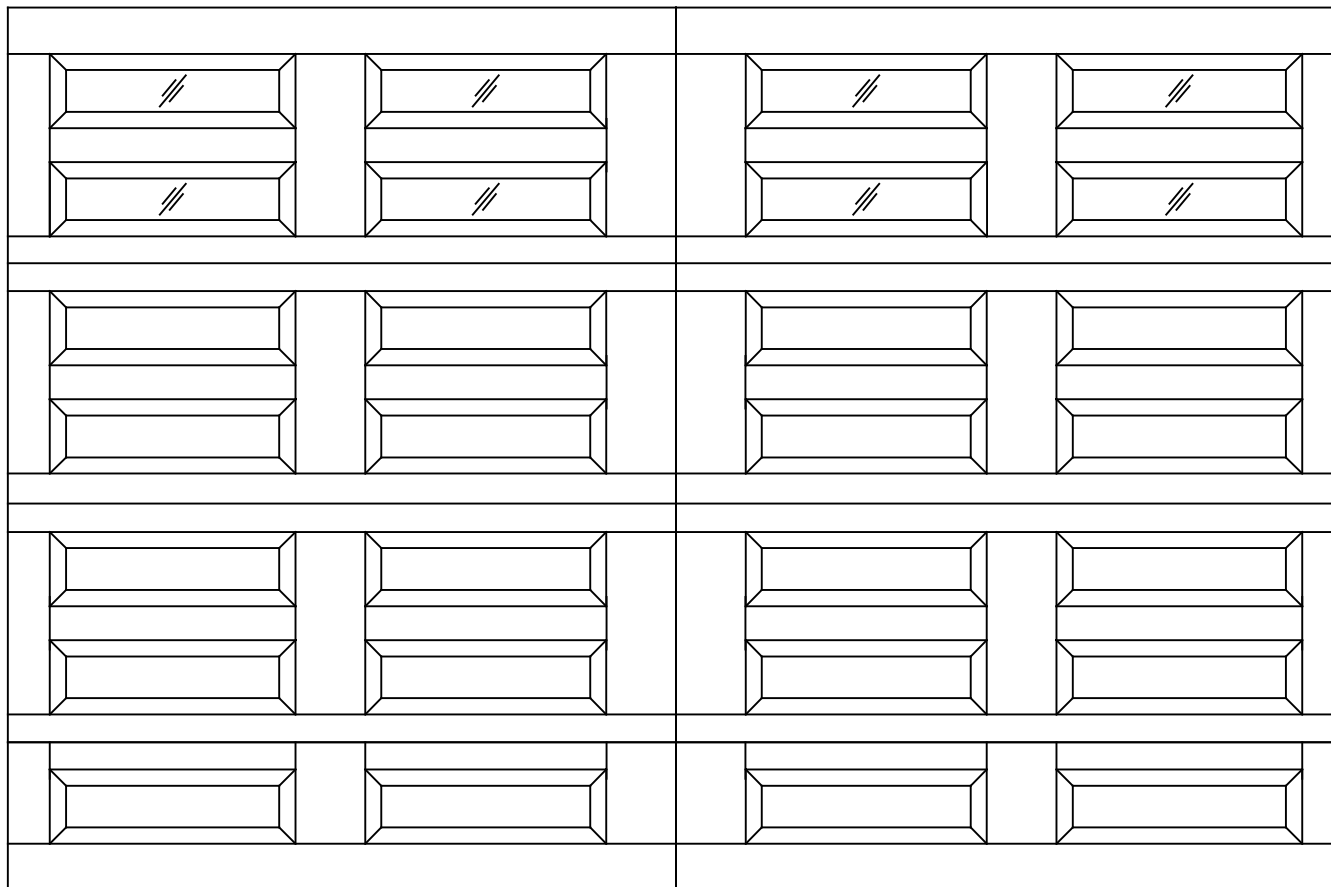

12x8 9800 HRP DESIGN

4 SECTION/4 PANEL

PLAIN GLAZED TOP SECTION SHOWN

CONSISTS OF: (1) 27.73", (2) 25.73" & (1) 16.00" SECTIONS