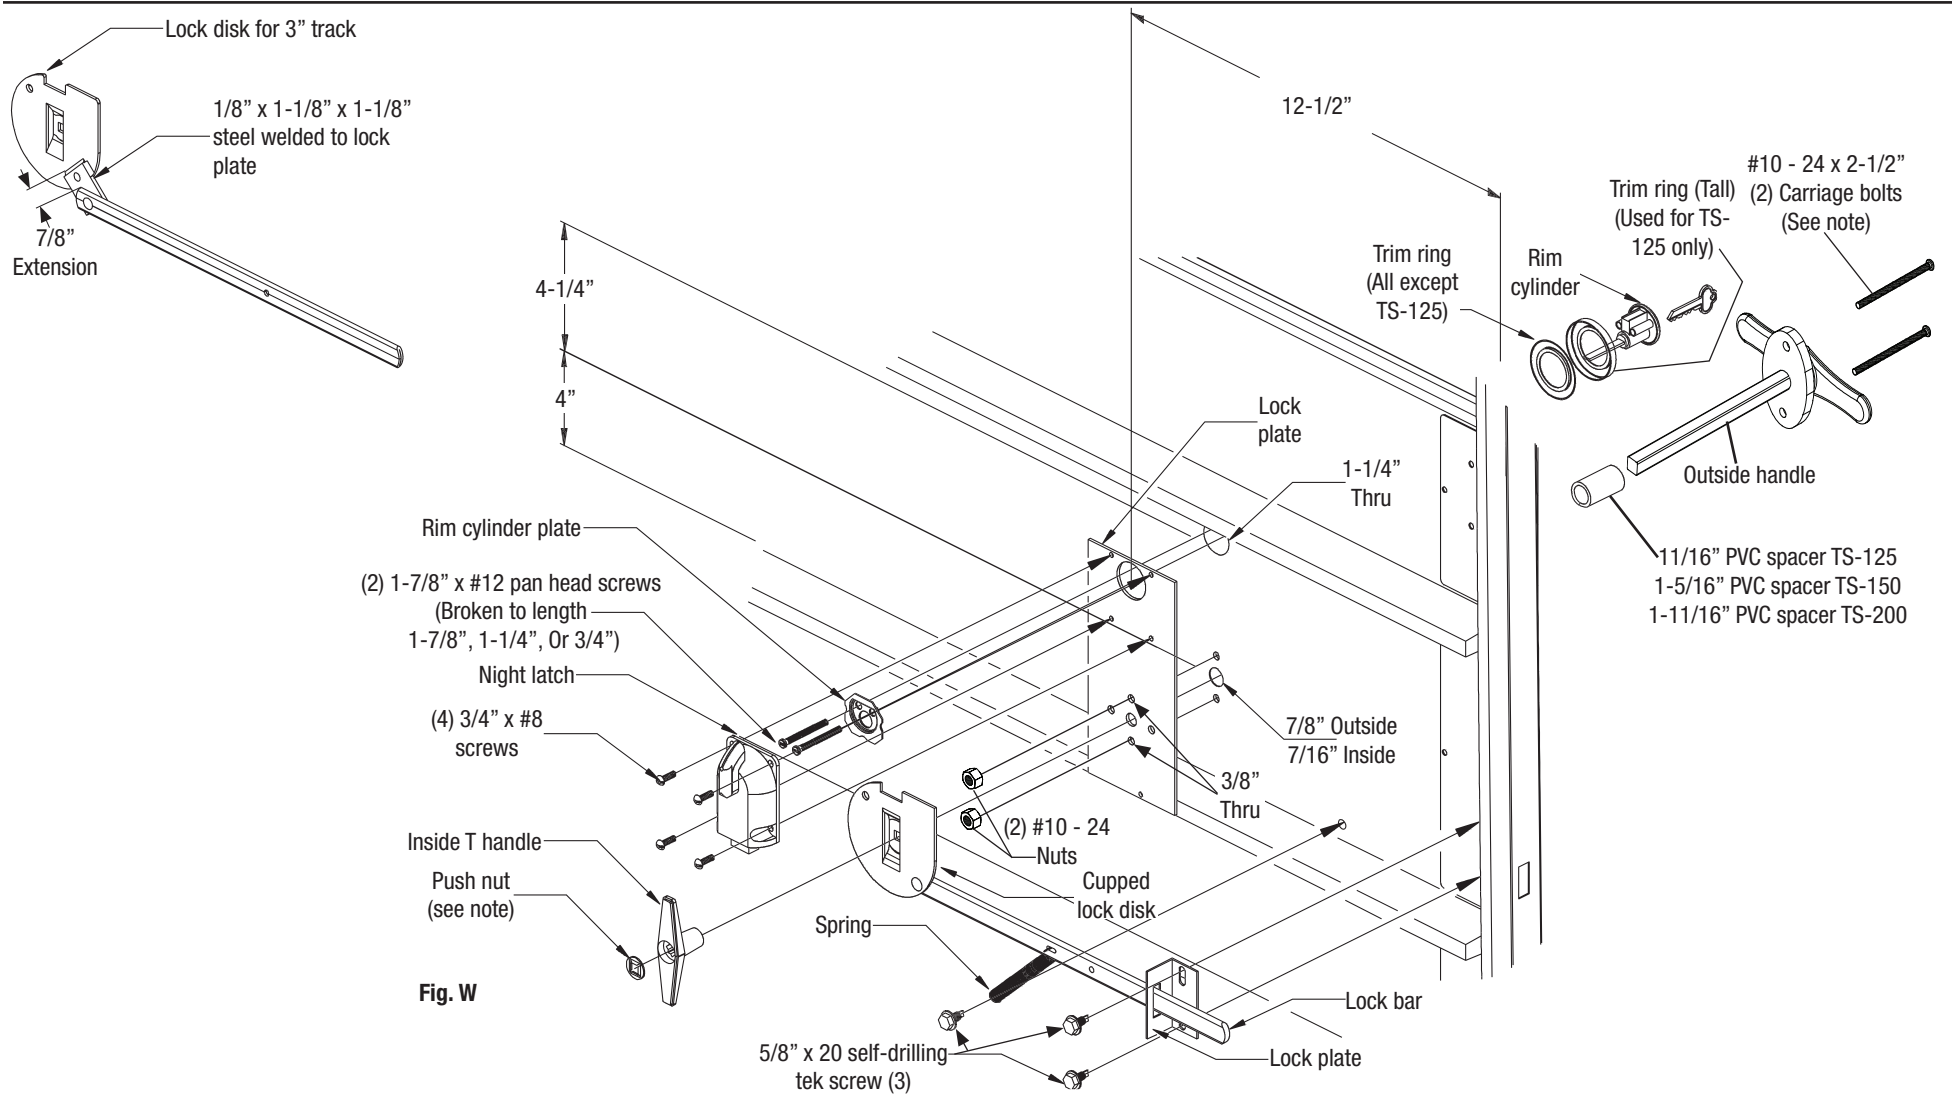

COMMERCIAL DOORS

Low Profile Outside Handle INSTALLATION INSTRUCTION INSERT

Use this insert in conjunction with the installation manual provided with the door.

PG. 15

NOTE: After securing the outside handle, cut the (2) carriage bolts flush with the nuts.